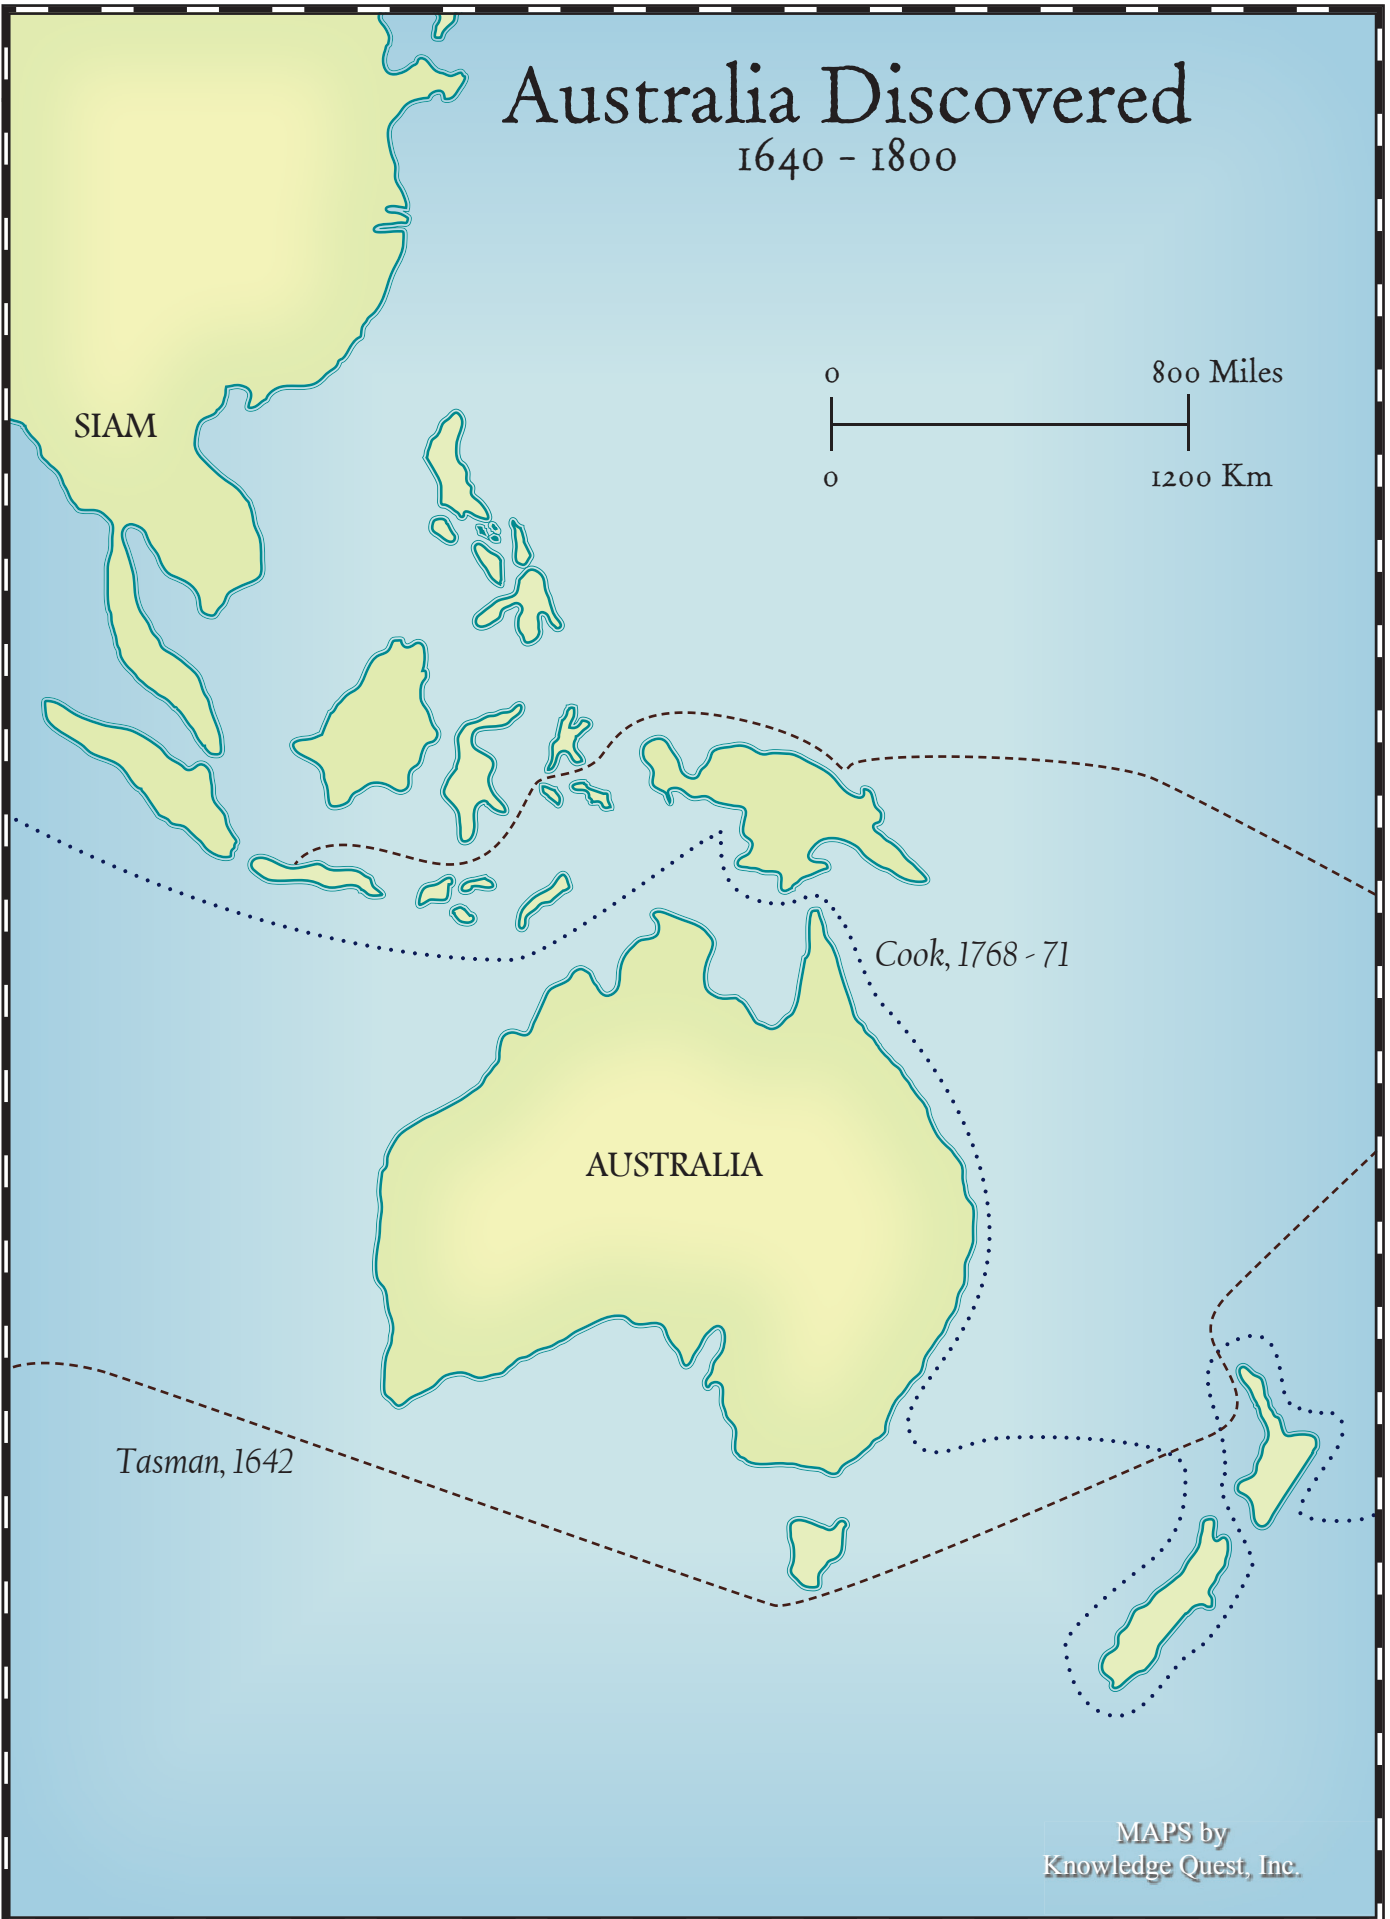

# Australia Discovered

1640 - 1800

SIAM

0 800 Miles  
0 1200 Km

Cook, 1768 - 71

AUSTRALIA

Tasman, 1642

MAPS by  
Knowledge Quest, Inc.